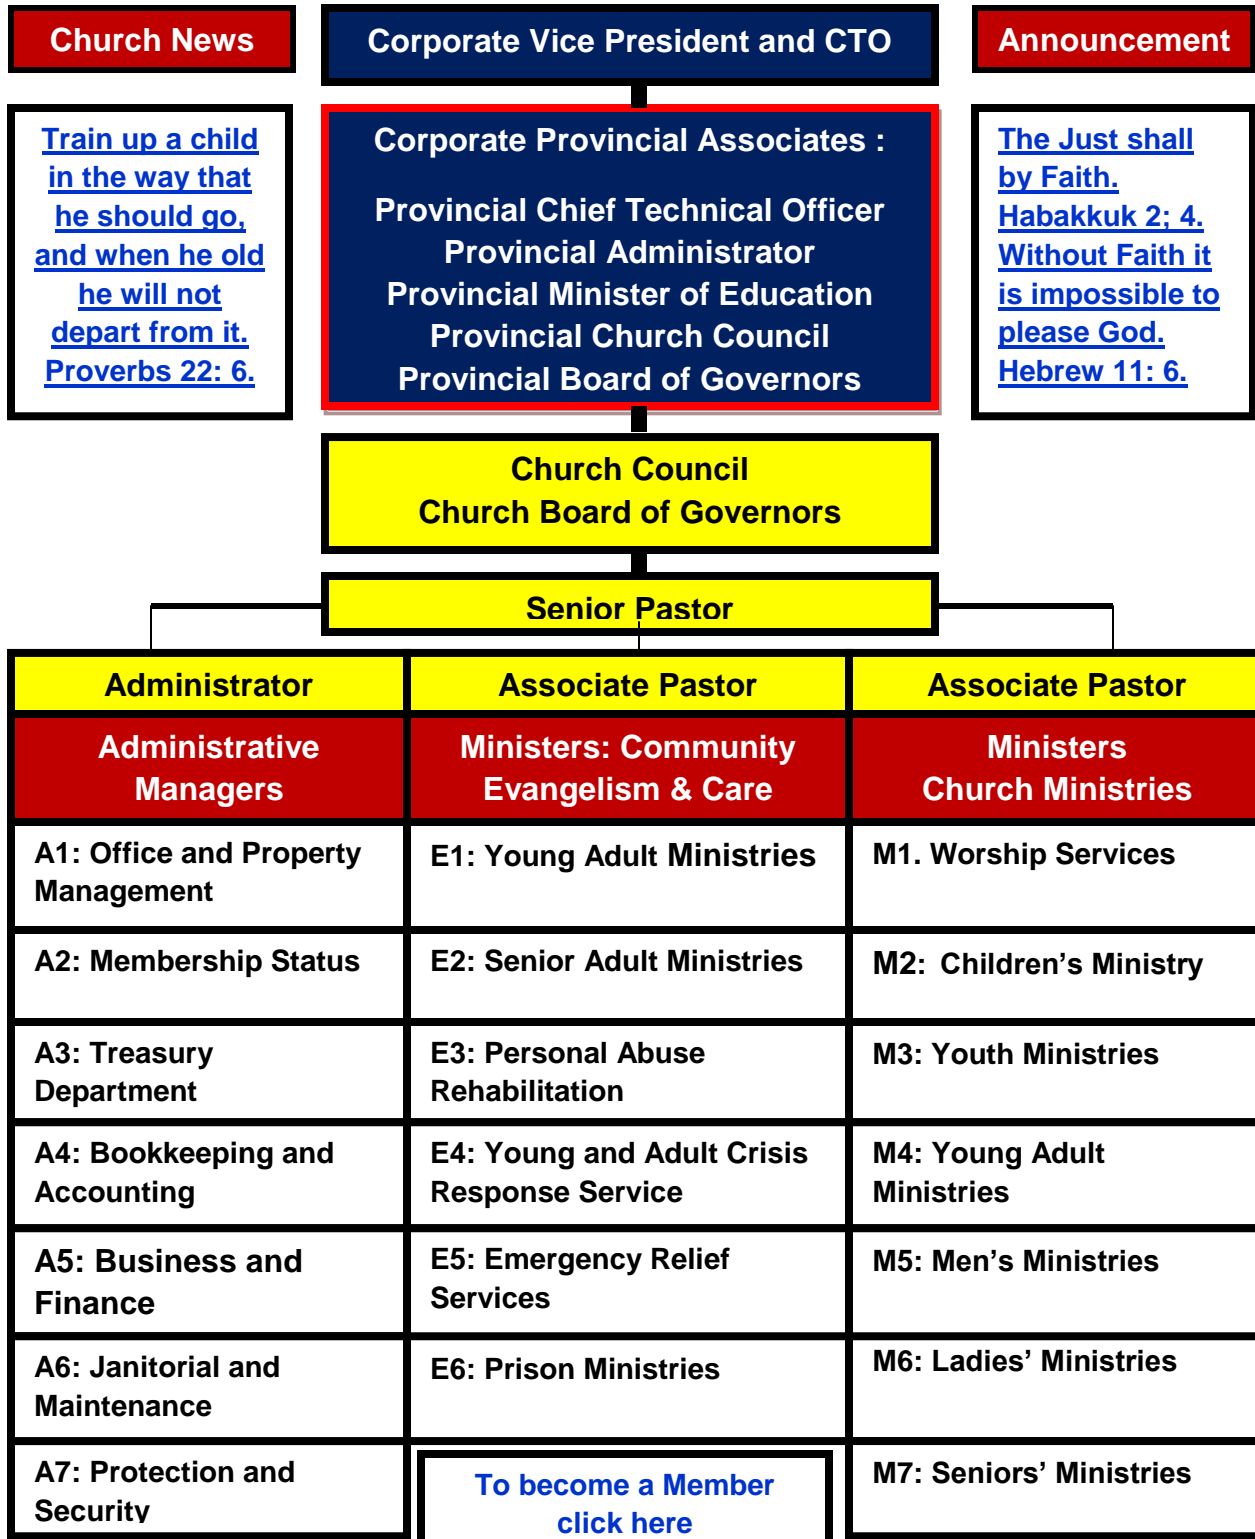

# CEC CANADA'S CHRISTIAN EVANGELICAL CHURCHES

Divisions of the CEC Canada Foundation Association

## CORPORATE FLOW CHART

**For Ministry Details click on the above titles**

[Return to Table of Contents](#)